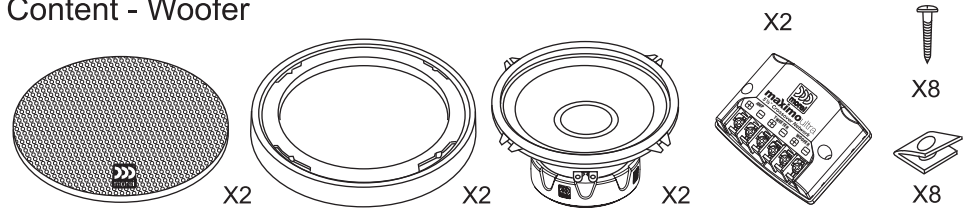

Flush mounting for 50 mm (1.96") cutout

Surface mounting option 2

Specifications

2-Way System		Maximo Ultra 5 1/4"	Maximo Ultra 6 1/2"
Nominal Impedance		4 ohm	4 ohm
Power Handling		80W	90W
Max. Transient Power Handling		160W	180W
Sensitivity (2.83V/1M)		89dB	90.5dB
Frequency Response		50-20,000 Hz	50-20,000 Hz
Voice Coil Diameter	Woofer:	25mm(1")	25mm(1")
	Tweeter:	25mm(1")	25mm(1")
Voice Coil Wire		Copper	Copper
Magnet System	Woofer:	High grade ferrite magnet	High grade ferrite magnet
	Tweeter:	Neodymium	Neodymium
Mounting Depth		56mm (2.2")	63mm (2.5")

more!
maximo ultra
 Car Audio Component Speaker System

502 6.5 2 Way / 502 5.25 2 Way

Content - Tweeter

Content - Woofer

Crossover Connection

Surface mounting