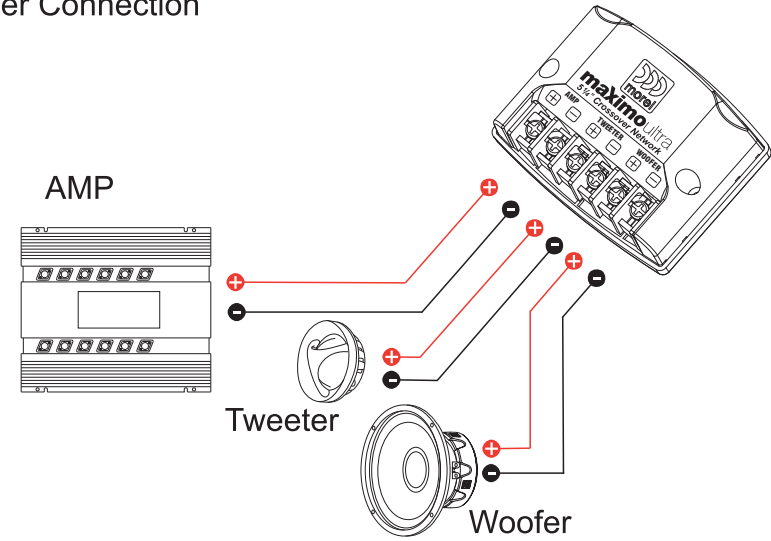

Flush mounting for 50 mm (1.96") cutout

Surface mounting option 2

Specifications

2-Way System		Maximo Ultra 5 1/4"	Maximo Ultra 6 1/2"
Nominal Impedance		4 ohm	4 ohm
Power Handling		80W	90W
Max. Transient Power Handling		160W	180W
Sensitivity (2.83V/1M)		89dB	90.5dB
Frequency Response		50-20,000 Hz	50-20,000 Hz
Voice Coil Diameter	Woofer:	25mm(1")	25mm(1")
	Tweeter:	25mm(1")	25mm(1")
Voice Coil Wire		Copper	Copper
Magnet System	Woofer:	High grade ferrite magnet	High grade ferrite magnet
	Tweeter:	Neodymium	Neodymium
Mounting Depth		56mm (2.2")	63mm (2.5")

more!
maximo ultra
 Car Audio Component Speaker System

502 6.5 2 Way / 502 5.25 2 Way

Content - Tweeter

Content - Woofer

Crossover Connection

Surface mounting