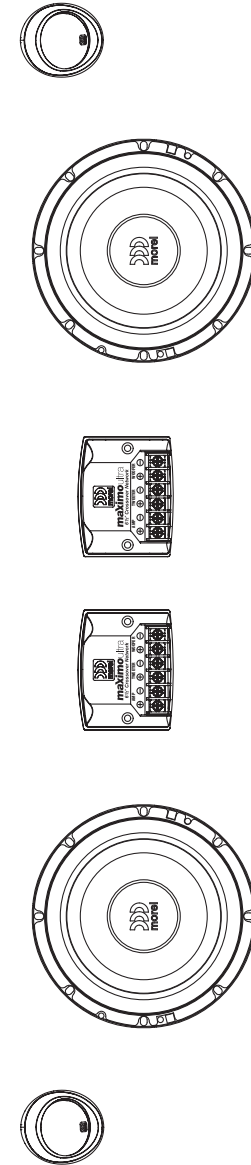

Flush mounting for 50 mm (1.96") cutout

Surface mounting option 2

Specifications

2-Way System		Maximo Ultra 5 1/4"	Maximo Ultra 6 1/2"
Nominal Impedance		4 ohm	4 ohm
Power Handling		80W	90W
Max. Transient Power Handling		160W	180W
Sensitivity (2.83V/1M)		89dB	90.5dB
Frequency Response		50-20,000 Hz	50-20,000 Hz
Voice Coil Diameter	Woofer:	25mm(1")	25mm(1")
	Tweeter:	25mm(1")	25mm(1")
Voice Coil Wire		Copper	Copper
Magnet System	Woofer:	High grade ferrite magnet	High grade ferrite magnet
	Tweeter:	Neodymium	Neodymium
Mounting Depth		56mm (2.2")	63mm (2.5")

more!
maximo ultra
 Car Audio Component Speaker System

502 6.5 2 Way / 502 5.25 2 Way

Content - Tweeter

Content - Woofer

Crossover Connection

Surface mounting