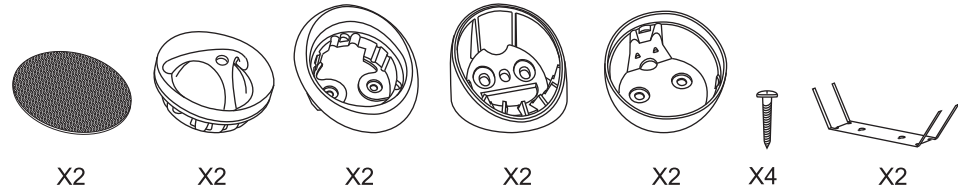

Flush mounting for 50 mm (1.96") cutout

Surface mounting option 2

Specifications

2-Way System		Maximo Ultra 5 1/4"	Maximo Ultra 6 1/2"
Nominal Impedance		4 ohm	4 ohm
Power Handling		80W	90W
Max. Transient Power Handling		160W	180W
Sensitivity (2.83V/1M)		89dB	90.5dB
Frequency Response		50-20,000 Hz	50-20,000 Hz
Voice Coil Diameter	Woofer:	25mm(1")	25mm(1")
	Tweeter:	25mm(1")	25mm(1")
Voice Coil Wire		Copper	Copper
Magnet System	Woofer:	High grade ferrite magnet	High grade ferrite magnet
	Tweeter:	Neodymium	Neodymium
Mounting Depth		56mm (2.2")	63mm (2.5")

more!
maximo ultra
 Car Audio Component Speaker System

502 6.5 2 Way / 502 5.25 2 Way

Content - Tweeter

Content - Woofer

Crossover Connection

Surface mounting