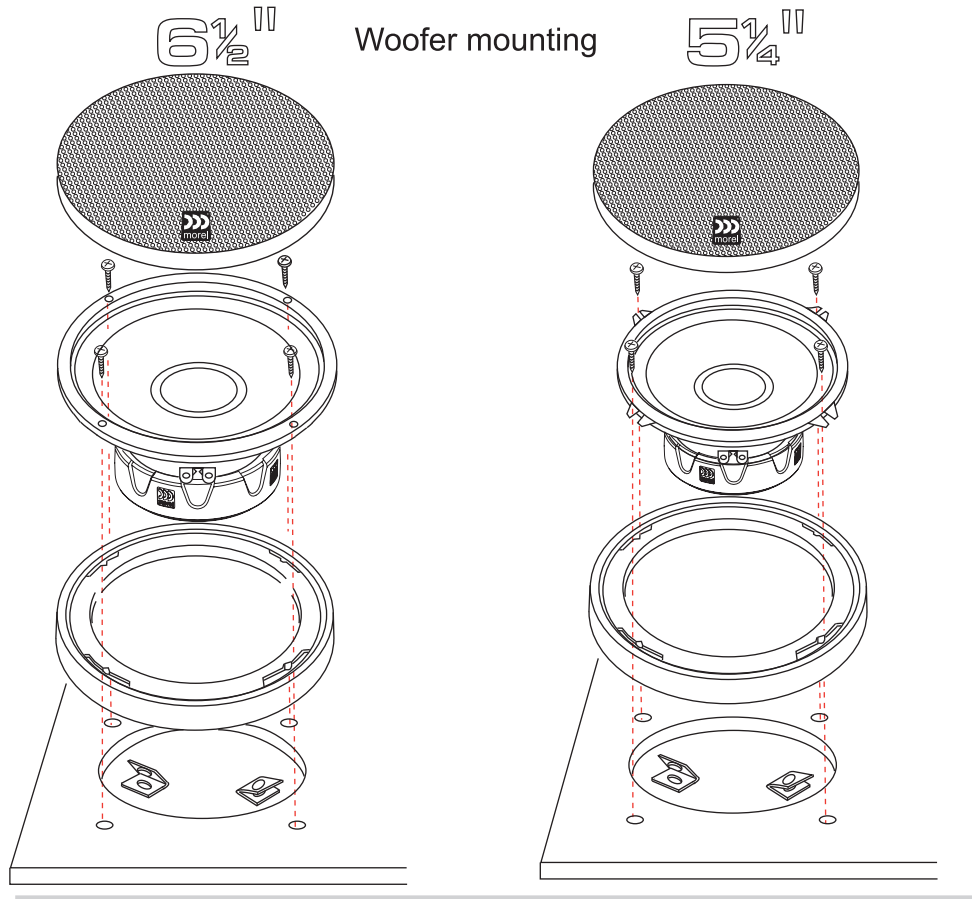

Flush mounting for 50 mm (1.96") cutout

Surface mounting option 2

Specifications

2-Way System		Maximo Ultra 5 1/4"	Maximo Ultra 6 1/2"
Nominal Impedance		4 ohm	4 ohm
Power Handling		80W	90W
Max. Transient Power Handling		160W	180W
Sensitivity (2.83V/1M)		89dB	90.5dB
Frequency Response		50-20,000 Hz	50-20,000 Hz
Voice Coil Diameter	Woofer:	25mm(1")	25mm(1")
	Tweeter:	25mm(1")	25mm(1")
Voice Coil Wire		Copper	Copper
Magnet System	Woofer:	High grade ferrite magnet	High grade ferrite magnet
	Tweeter:	Neodymium	Neodymium
Mounting Depth		56mm (2.2")	63mm (2.5")

more!
maximo ultra
 Car Audio Component Speaker System

502 6.5 2 Way / 502 5.25 2 Way

Content - Tweeter

Content - Woofer

Crossover Connection

Surface mounting