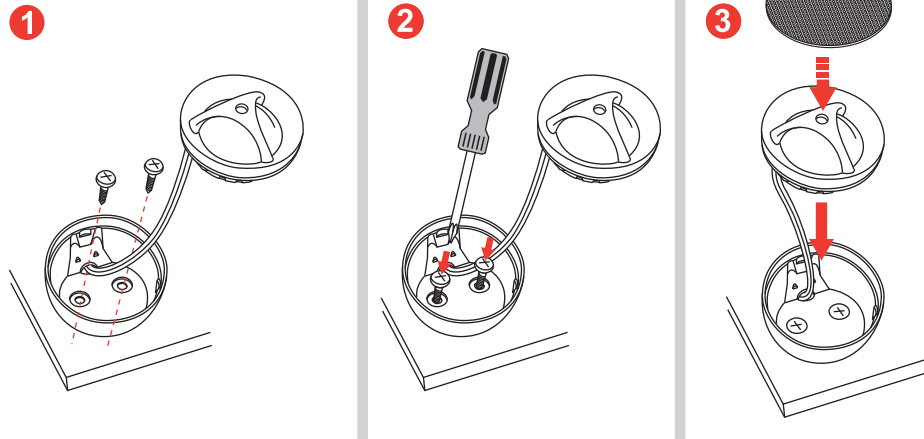

Flush mounting for 50 mm (1.96") cutout

Surface mounting option 2

Specifications

2-Way System		Maximo Ultra 5 1/4"	Maximo Ultra 6 1/2"
Nominal Impedance		4 ohm	4 ohm
Power Handling		80W	90W
Max. Transient Power Handling		160W	180W
Sensitivity (2.83V/1M)		89dB	90.5dB
Frequency Response		50-20,000 Hz	50-20,000 Hz
Voice Coil Diameter	Woofer:	25mm(1")	25mm(1")
	Tweeter:	25mm(1")	25mm(1")
Voice Coil Wire		Copper	Copper
Magnet System	Woofer:	High grade ferrite magnet	High grade ferrite magnet
	Tweeter:	Neodymium	Neodymium
Mounting Depth		56mm (2.2")	63mm (2.5")

more!
maximo ultra
 Car Audio Component Speaker System

502 6.5 2 Way / 502 5.25 2 Way

Content - Tweeter

Content - Woofer

Crossover Connection

Surface mounting