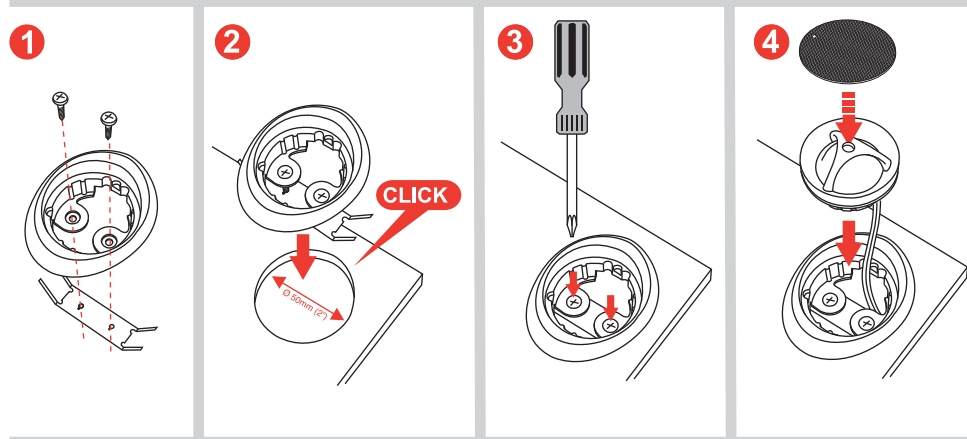

Flush mounting for 50 mm (1.96") cutout

Surface mounting option 2

Specifications

2-Way System		Maximo Ultra 5 1/4"	Maximo Ultra 6 1/2"
Nominal Impedance		4 ohm	4 ohm
Power Handling		80W	90W
Max. Transient Power Handling		160W	180W
Sensitivity (2.83V/1M)		89dB	90.5dB
Frequency Response		50-20,000 Hz	50-20,000 Hz
Voice Coil Diameter	Woofer:	25mm(1")	25mm(1")
	Tweeter:	25mm(1")	25mm(1")
Voice Coil Wire		Copper	Copper
Magnet System	Woofer:	High grade ferrite magnet	High grade ferrite magnet
	Tweeter:	Neodymium	Neodymium
Mounting Depth		56mm (2.2")	63mm (2.5")

more!
maximo ultra
 Car Audio Component Speaker System

502 6.5 2 Way / 502 5.25 2 Way

Content - Tweeter

Content - Woofer

Crossover Connection

Surface mounting