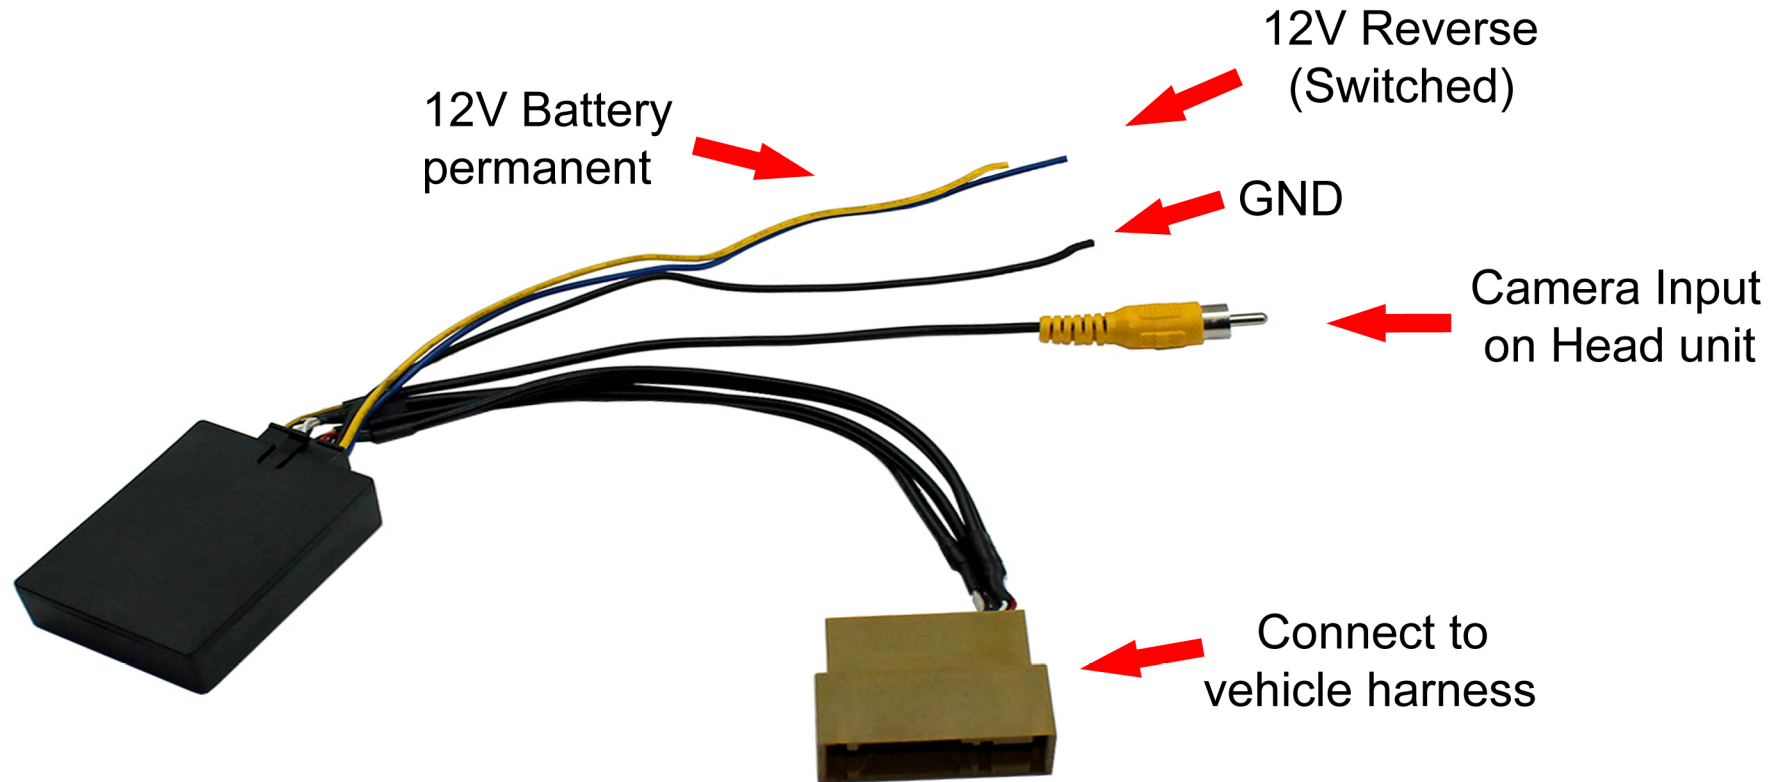

CAM-VW2-RT

OEM Reverse Camera Retention

Blue Wire - Connect to Reversing light power

Yellow wire - Connects to ACC+ (Battery permanent)

Black wire - Connect to GND

Yellow RCA Connector - Connect to aftermarket head unit.(Camera Input)