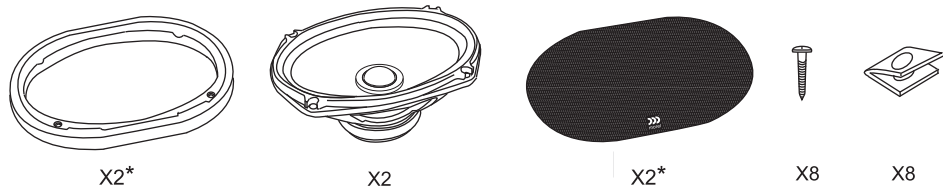

www.morelhifi.com

TempoUltra
INTEGRA

402 / 502 / 602 / 572 / 692

Installation Instructions

www.morelhifi.com

Content - 4" / 5 1/4" / 6 1/2"

Content - 6x9" / 5x7"

Woofer Mounting

*Grills purchased separately

Woofer Mounting

6x9" / 5x7"

Connection Diagram

Amplifier/Head unit