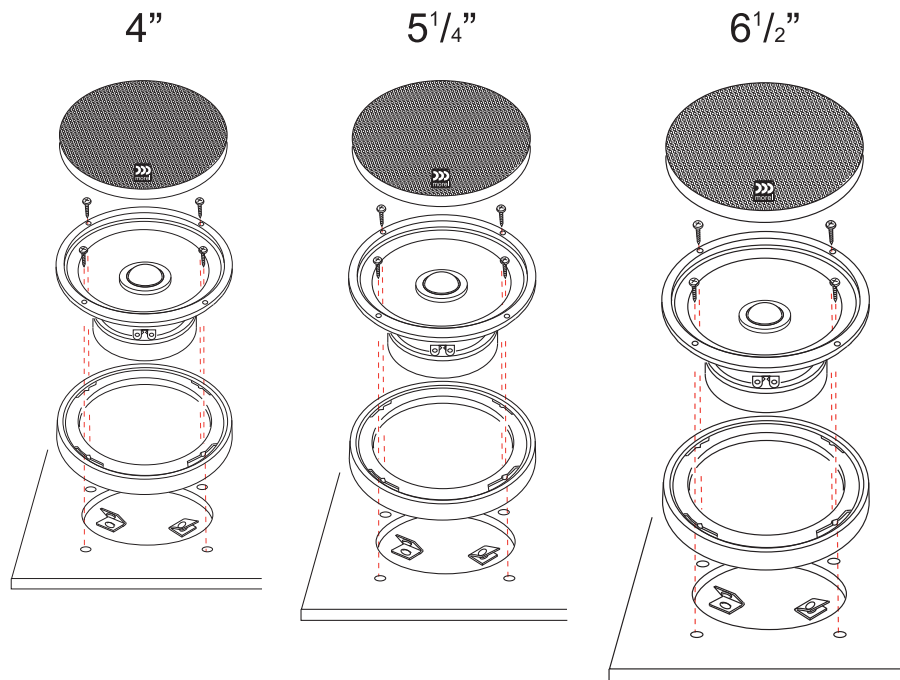

www.morelhifi.com

TempoUltra
INTEGRA

402 / 502 / 602 / 572 / 692

Installation Instructions

www.morelhifi.com

Content - 4" / 5 1/4" / 6 1/2"

Content - 6x9" / 5x7"

Woofer Mounting

*Grills purchased separately

Woofer Mounting

6x9" / 5x7"

Connection Diagram

Amplifier/Head unit