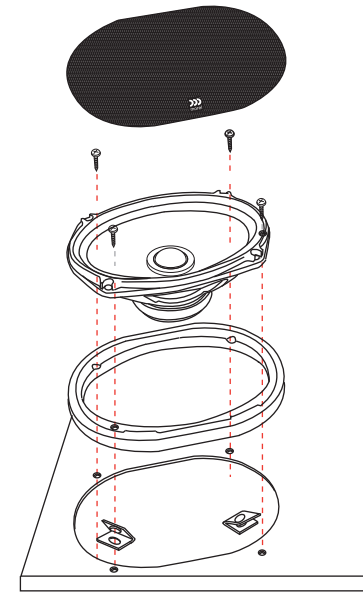

www.morelhifi.com

TempoUltra
INTEGRA

402 / 502 / 602 / 572 / 692

Installation Instructions

www.morelhifi.com

Content - 4" / 5 1/4" / 6 1/2"

Content - 6x9" / 5x7"

Woofer Mounting

*Grills purchased separately

Woofer Mounting

6x9" / 5x7"

Connection Diagram

Amplifier/Head unit