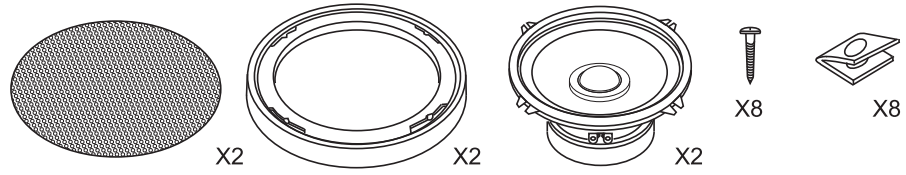

www.morelhifi.com

TempoUltra
INTEGRA

402 / 502 / 602 / 572 / 692

Installation Instructions

www.morelhifi.com

Content - 4" / 5 1/4" / 6 1/2"

Content - 6x9" / 5x7"

Woofer Mounting

*Grills purchased separately

Woofer Mounting

6x9" / 5x7"

Connection Diagram

Amplifier/Head unit