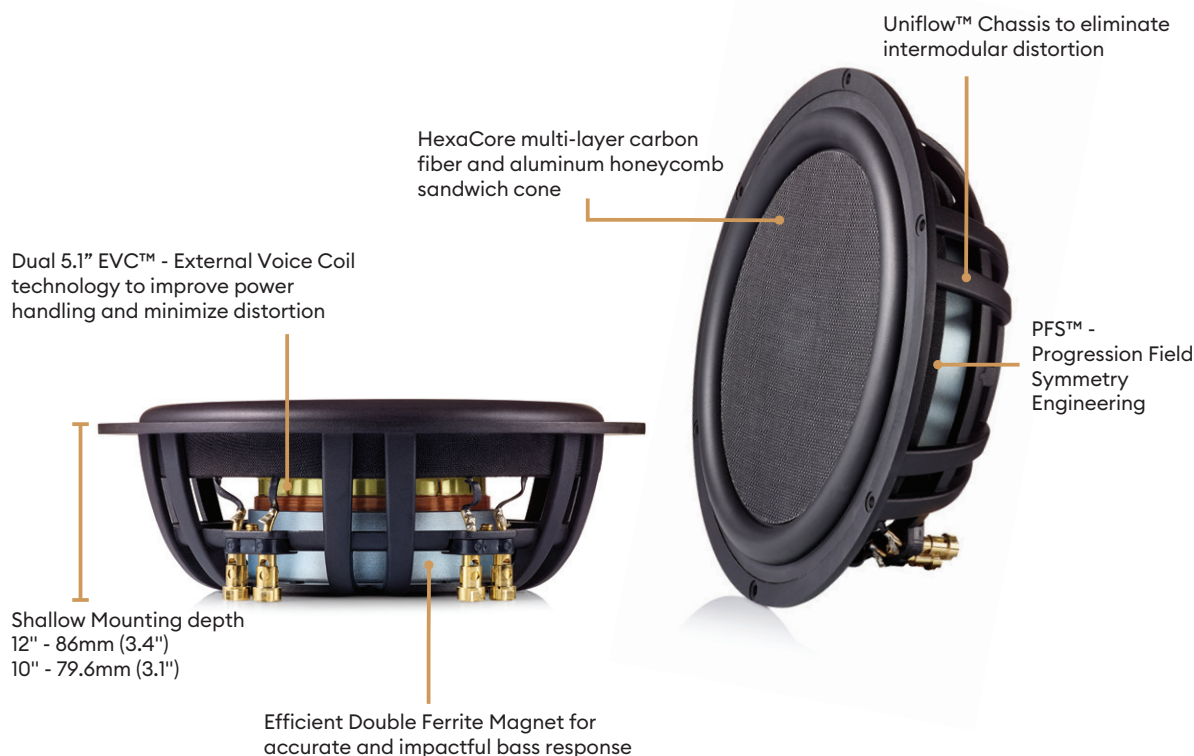

REFERENCE

Ultimo PowerSlim Subwoofer Series

The Ultimo PowerSlim subwoofers are the best solution for vehicles that are limited on space. These exceedingly slim subwoofers utilize a huge 5.1-inch voice coil and Morel's innovative EVC™ motor topology with a powerful double ferrite magnetic system to produce accurate, commanding bass. The compact chassis built with Uniflow™ design allow the PowerSlim to fit in even the most space-restrictive automotive environments without sacrificing the ability to perform at the highest level to satisfy the most critical enthusiast.

Key advantages

- Optimized to work in enclosure volumes nearly half the size of traditional subwoofers
- Exceptional shallow mounting depth
- Class leading power handling
- Engineered to be extremely musical and dynamic
- Klippel and FEA optimized

Specifications

Specifications	Size & Configuration	Impedance	Min/Max Power Handling (WRMS)	Mounting Depth
Ultimo PowerSlim PS104D	10" (263mm)	4Ω+4Ω	350 / 700	3.1" (80.1mm)
Ultimo PowerSlim PS124D	12" (305mm)	4Ω+4Ω	350 / 700	3.4" (86mm)

Recommended (Vented) Ported Enclosure

	Volume Net	Port	Tune To
PS104D	0.8 cuft 22.7 L	W 7" x H 1.8" x L 30" W 177.8mm x H 45.7mm x L 762mm	26 Hz
PS124D	1.4 cuft 39.36 L	W 5" x H 1.4" x L 35" W 127mm x H 35.6mm x L 889mm	24 Hz