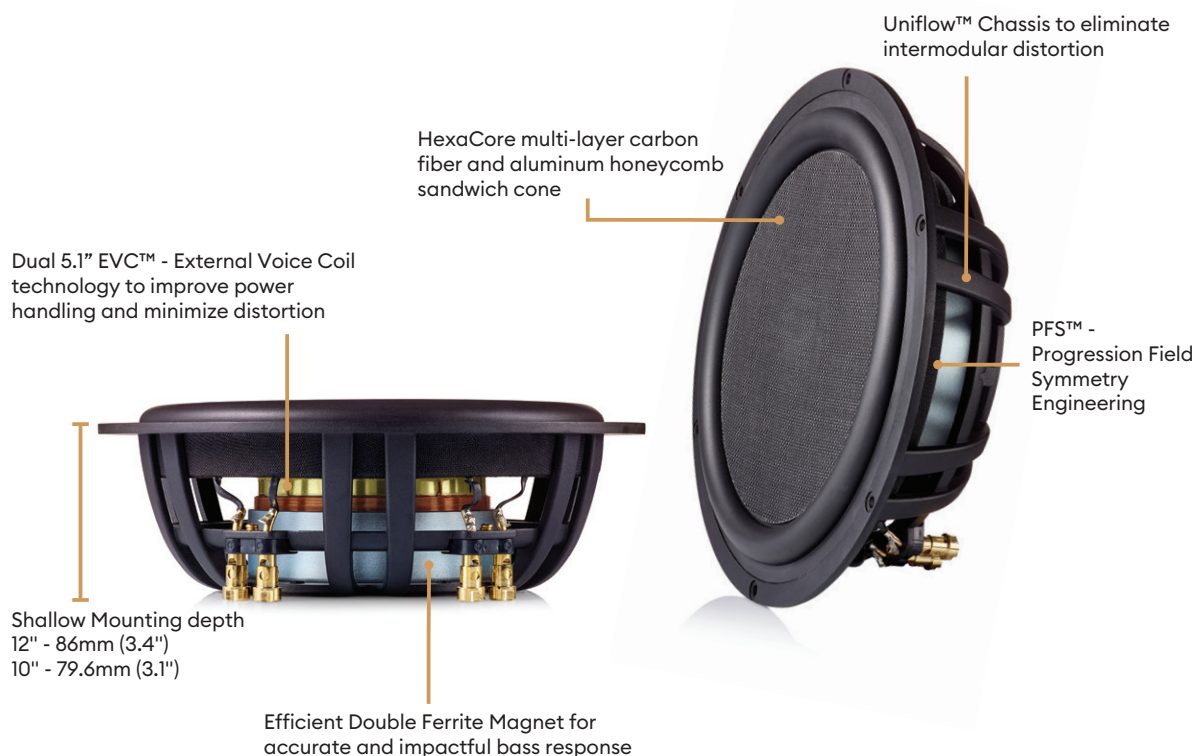

## Ultimo PowerSlim Subwoofer Series

The Ultimo PowerSlim subwoofers are the best solution for vehicles that are limited on space. These exceedingly slim subwoofers utilize a huge 5.1-inch voice coil and Morel's innovative EVC™ motor topology with a powerful double ferrite magnetic system to produce accurate, commanding bass. The compact chassis built with Uniflow™ design allow the PowerSlim to fit in even the most space-restrictive automotive environments without sacrificing the ability to perform at the highest level to satisfy the most critical enthusiast.

### Key advantages

- Optimized to work in enclosure volumes nearly half the size of traditional subwoofers
- Exceptional shallow mounting depth
- Class leading power handling
- Engineered to be extremely musical and dynamic
- Klippel and FEA optimized